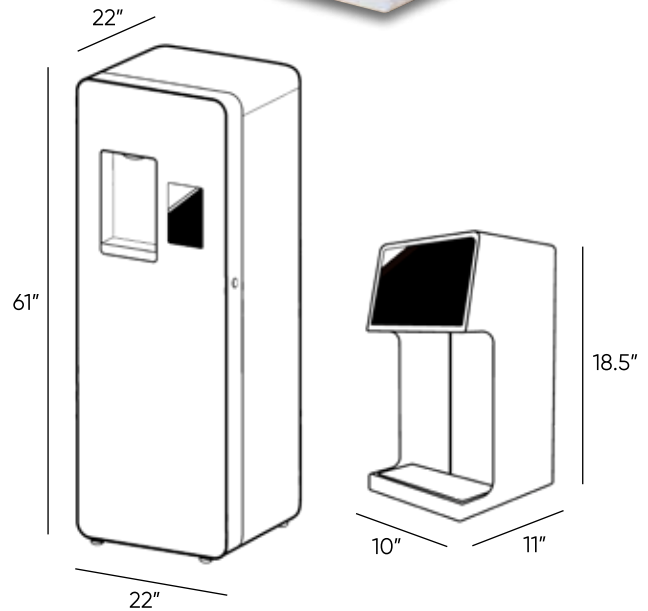

Flavored Sparkling Water

- Choose and mix from four flavors at a time
- Chilled and sparkling water
- Offers both touchless or touchscreen interface dispensing for easy customization
- Proprietary no flavor cross-contamination design
- Freestanding model fits in compact 2' x 2' floor space
- CO₂ cylinder fits inside the Freestanding model
- Plumbing and hardware for Countertop model are integrated into base cabinets below

Specifications

Bevi by Quench	Freestanding	Countertop
Dimensions	61" h x 22" w x 22" d	Above counter: 18"h x 10"w x 11"d Under-the-counter: 28"h x 34"w x 24"d (easily fits into 2 cabinets)
Weight	343 lbs	–
Dispensing Height	11"	10"
Water Options	Sparkling and cold still with and without added flavor	Sparkling and cold still with and without added flavor
Recommended Water Pressure	50 – 80 psi	50 – 80 psi
Rated Voltage/Frequency	120v/60Hz	120v/60Hz
Power Consumption	6 amps (recommend dedicated electrical outlet)	6 amps (recommend dedicated electrical outlet)
Model	BEVI FS	BEVI CT