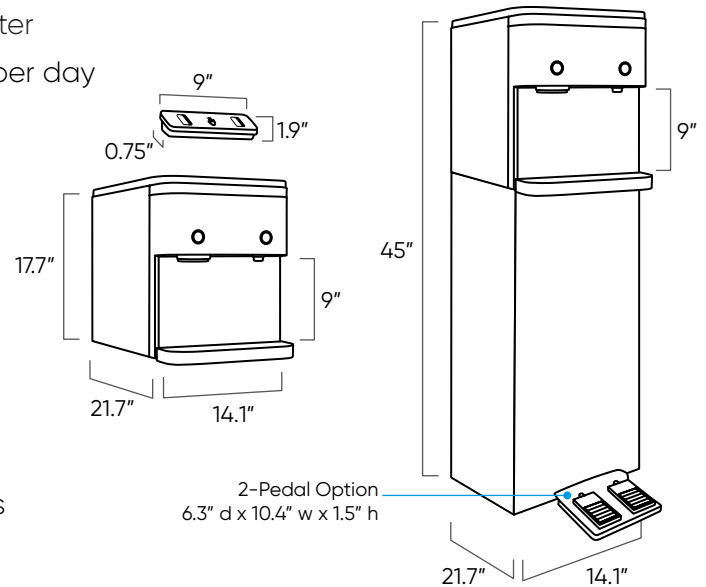

water up

Quench 960/965

Upgrade your workplace water and ice dispenser with the Quench 960! The Quench 960 water and ice dispenser produces up to 125 lbs. of high-quality chewable nugget ice while providing an endless supply of freshly filtered ambient and hot drinking water. With its taller “no-bend” ergonomic design and drainless technology, the Quench 960 is an attractive addition to any workplace location – break room, kitchen, or hallway. The Quench 965 is the same great water and ice dispenser as a compact space-saving countertop model. Water up with the Quench 960!

Bottlefree Water Cooler & Ice Dispenser

- State-of-the-art Quench filtration
- Single spout for room temperature and hot drinking water
- Produces 125 lbs. of chewable compressed nugget ice per day
- Stores up to 7 lbs. of ice
- Hot water safety dispensing
- Antimicrobial surface protection
- Drainless installation
- Leak detection technology
- Touch sensor interface
- Optional touchless sensor lid or dual pedal available
- ADA compliant
- Countertop model Quench 965 fits under most cabinets

Specifications

Quench 960 (Freestanding)

Dimensions	45" h x 14.1" w x 21.7" d
Dispensing Area Height	9"
Weight	60 lbs
Ice Output	125 lbs in 24 hours
Ice Storage	7 lbs
Recommended Water Pressure	30 - 70 PSI
Rated Voltage/Frequency	120V/60Hz
Power Consumption	1.6kWh/ 24 hours
Drainage	Drainless technology
Clearance	5" sides, rear; Access to the top is required for service
Model Number	960

Quench 965 (Countertop)

Dimensions	17.7" h x 14.1" w x 21.7" d
Dispensing Area Height	9"
Weight	43 lbs
Ice Output	125 lbs in 24 hours
Ice Storage	7 lbs
Recommended Water Pressure	30 - 70 PSI
Rated Voltage/Frequency	120V/60Hz
Power Consumption	1.6kWh/24 hours
Drainage	Drainless technology
Clearance	5" sides, rear; Access to the top is required for service
Model Number	965