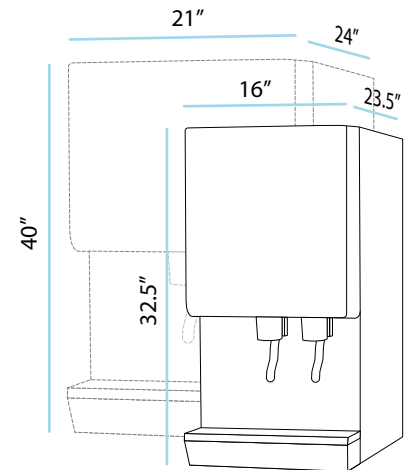

Chewblet® ice nuggets
made by the Quench 985

A GREEN APPROACH

Because it's bottleless,
the Quench 985 keeps 300
(or more) 5-gallon plastic jugs
out of landfills each year.

Specifications

DESCRIPTION	985-12	985-25	985-50
Weight	199 lbs	255 lbs	255 lbs
Dimensions (h x w x d)	32.5" x 16" x 23.5"	36" x 21" x 24"	40" x 21" x 24"
Clearance Needed	6" top, 6" right side	3" top, 3" each side	3" top, 3" each side
Ice Storage Capacity	12 lbs	25 lbs	50 lbs
Users	50	100	200
Filtration Options	Activated carbon or reverse osmosis		
Ice Output	Up to 400 lbs/24 hr		
Recommended Water Pressure	10-70 psi		
Rated Voltage/Frequency	115v/60Hz@13 amps		
Drain Requirement	Needs to be installed within 10 feet of a drain.		
Electrical Requirement	Standard 15 amp		
Power Consumption	5.7kW/100 lbs of ice		
Technology Options	Agion® silver ion antimicrobial protection		