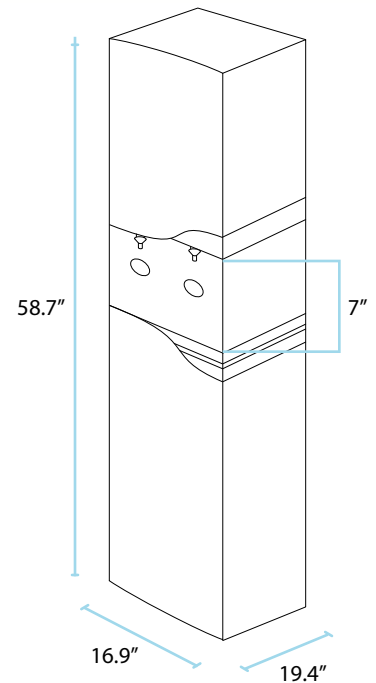

Beautiful on the outside, the best technology inside

Quench 950. Cold water, room temperature water, hot water *and* ice, all from one very modern machine. The Quench 950 features crystal clear ice and a unique recessed single spout design, as well as touch-sensor dispensing. Its great looking black-and-stainless-steel design is perfect for a breakroom.

A GREEN APPROACH

The Quench 950 prevents up to 180 5-gallon plastic jugs from entering landfills each year.

Specifications

DESCRIPTION	SPECIFICATION
Weight	119.7 lbs
Recommended Water Pressure	30-60 lbs psi
Dimensions	58.7"h x 16.9"w x 19.4"d
Clearance Needed	No clearance requirement
Cold Tank Capacity	1 Gal
Hot Tank Capacity	1.4 Gal
Ambient Tank Capacity	4.5 Gal