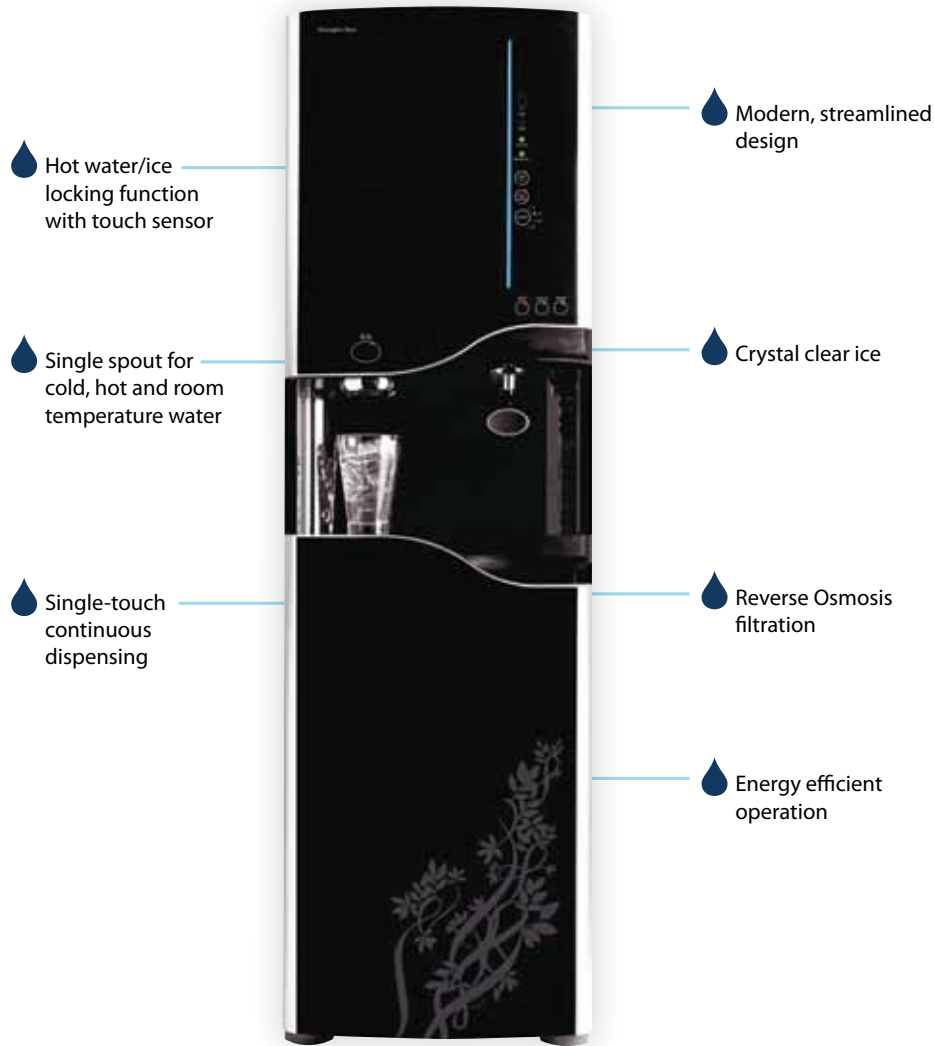

Quench 950: Free-Standing Water and Ice Dispenser

- ◆ Sleek, contemporary design
- ◆ Cold, hot and room temperature water
- ◆ Typically serves up to 30 users
- ◆ Touch-sensor dispensing
- ◆ Hot water safety lock
- ◆ Reverse osmosis filtration
- ◆ Prevents up to 180 plastic jugs from entering landfills each year

Beautiful on the outside, the best technology inside

Quench 950. Cold water, room temperature water, hot water *and* ice, all from one very modern machine. The Quench 950 features crystal clear ice and a unique recessed single spout design, as well as touch-sensor dispensing. Its great looking black-and-stainless-steel design is perfect for a breakroom.

A GREEN APPROACH

The Quench 950 prevents up to 180 5-gallon plastic jugs from entering landfills each year.

Specifications

DESCRIPTION	SPECIFICATION
Weight	119.7 lbs
Recommended Water Pressure	30-60 lbs psi
Dimensions	58.7"h x 16.9"w x 19.4"d
Clearance Needed	No clearance requirement
Cold Tank Capacity	1 Gal
Hot Tank Capacity	1.4 Gal
Ambient Tank Capacity	4.5 Gal