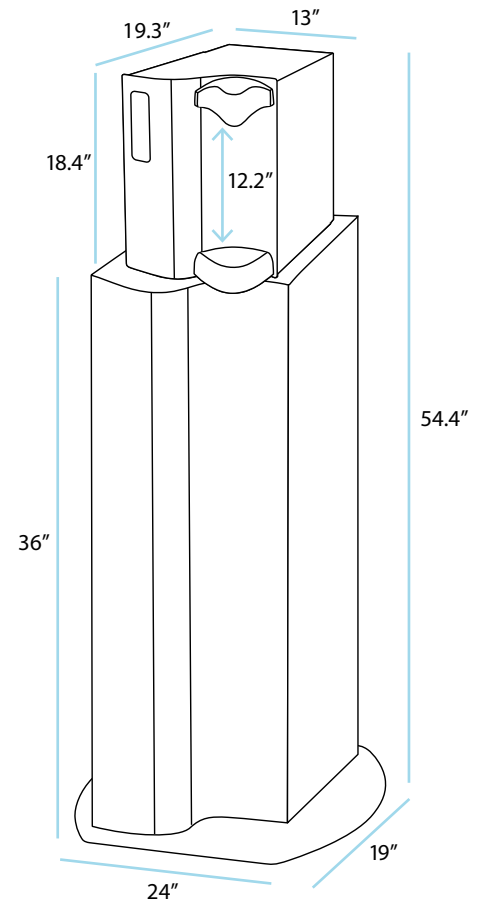

# Beautiful on the outside, the best technology inside

**Quench 523.** The Quench 523 is a graceful solution to your freestanding sparkling water cooler needs. The all stainless steel and aluminum design is ideal for demanding hospitality settings, but can fit nicely in an office, showroom, or any situation where you need a virtually endless supply of sparkling, filtered cold, or hot water. The Quench 523 comes standard with push-button dispensing and a large fill area to accommodate sports bottles and is ideal for showrooms, offices, pantries or reception areas.

## Specifications

DESCRIPTION	SPECIFICATION
Dimensions	54.4" H x 24" W x 19" D with 12.2" dispensing
Weight	143.2 lbs
Water Options	Sparkling, cold still, and hot water
Cooling Capacity	16 Gal/h
Continuous Cold Water Supply	5 Gal