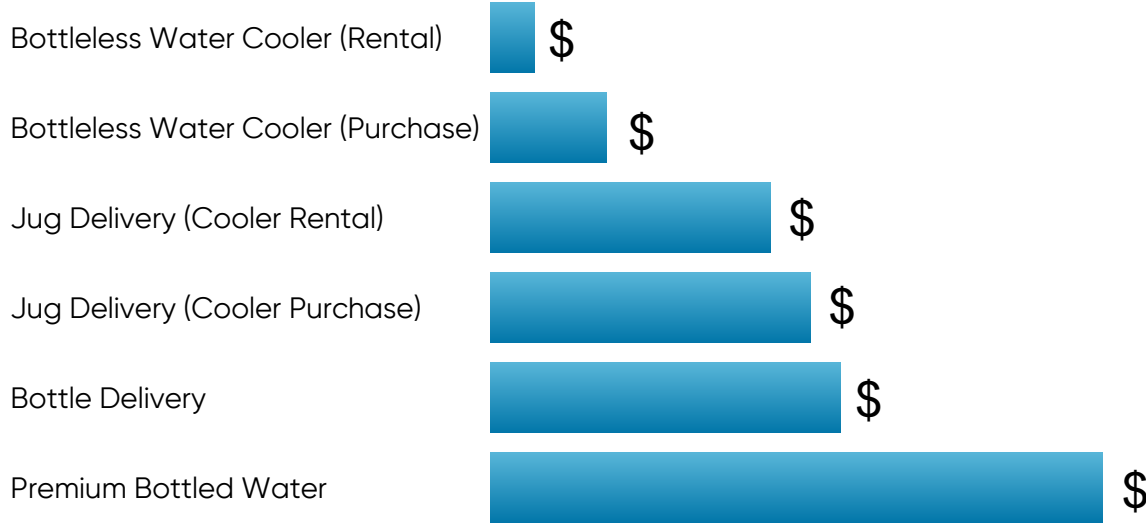

The Real Cost of Bottled Water

See How Our Bottleless Coolers Compare

We know there's a lot that goes into the decision making process when choosing your workplace water provider, including the financial and environmental costs. That's why we created this calculator comparing the different options. So, you can better determine which solution is best for your business. Thank you for using our tool, and we hope you share the results!

DAILY NUMBER OF USERS:

Estimated Total Annual Cost