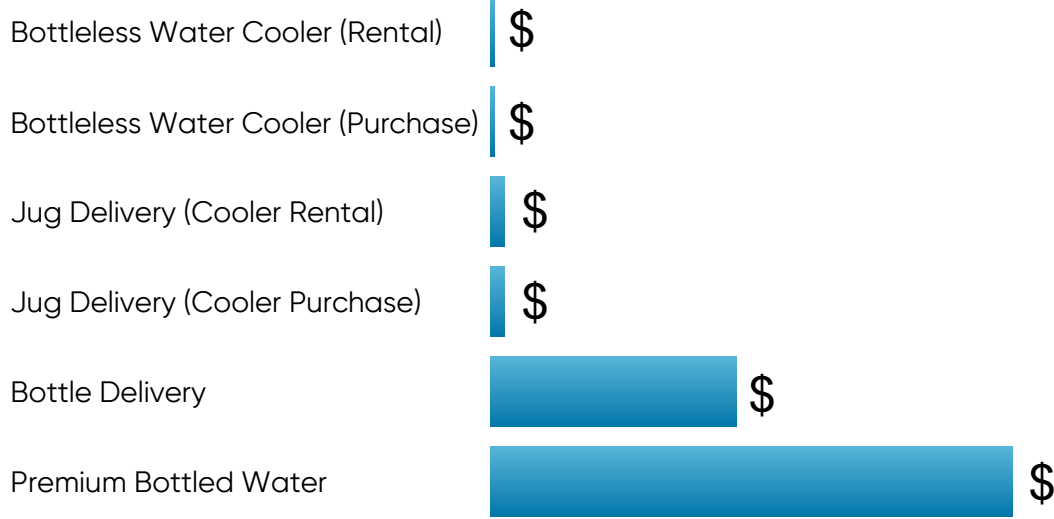

CO2 Equivalent: Operating Hours of LED Lightbulb