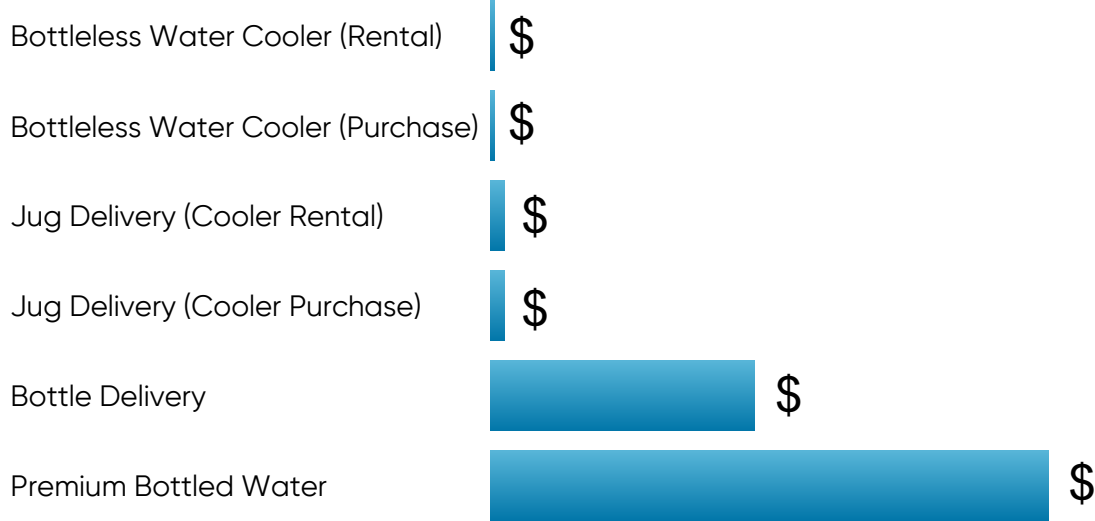

CO2 Equivalent: Miles in Passenger Vehicle