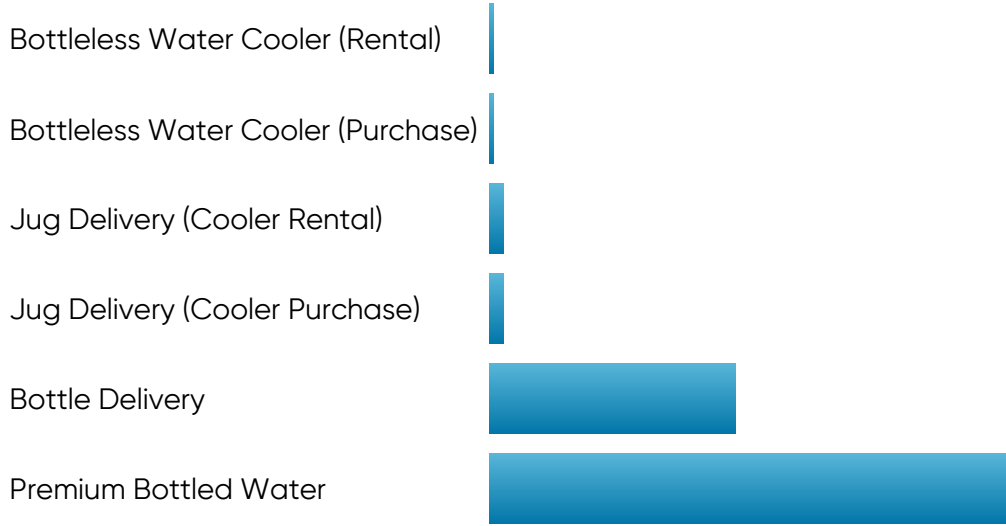

DAILY NUMBER OF USERS:

Estimated Total Annual Cost

CO2 Equivalent: Miles in Passenger Vehicle

CO2 Equivalent: Operating Hours of LED Lightbulb

CO2 Equivalent: Miles Flown on a Passenger Airplane

CO2 Equivalent: Pounds of Coal Burning