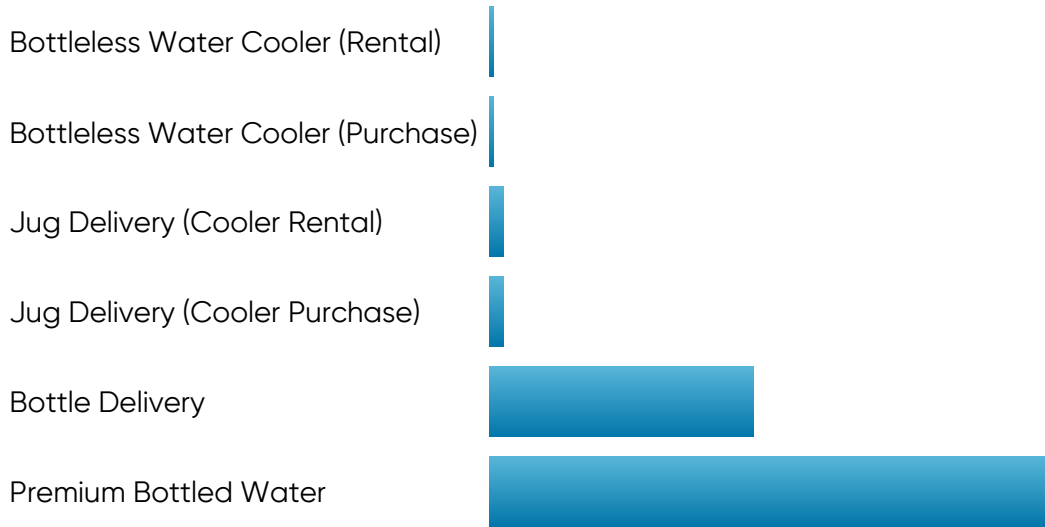

CO2 Equivalent: Miles in Passenger Vehicle