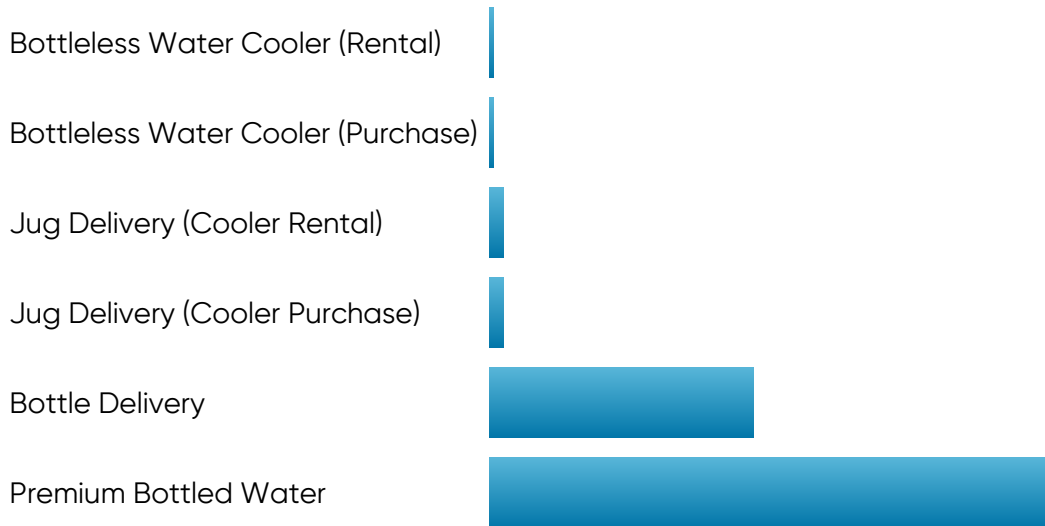

DAILY NUMBER OF USERS:

Estimated Total Annual Cost

CO2 Equivalent: Miles in Passenger Vehicle

CO2 Equivalent: Operating Hours of LED Lightbulb

CO2 Equivalent: Miles Flown on a Passenger Airplane

CO2 Equivalent: Pounds of Coal Burning