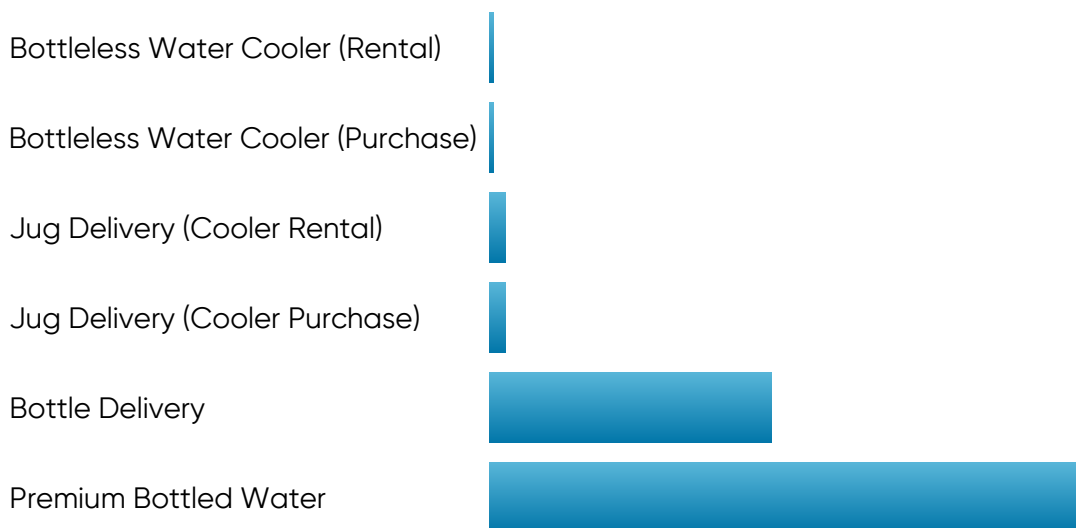

DAILY NUMBER OF USERS:

Estimated Total Annual Cost

CO2 Equivalent: Miles in Passenger Vehicle

CO2 Equivalent: Operating Hours of LED Lightbulb

CO2 Equivalent: Miles Flown on a Passenger Airplane

CO2 Equivalent: Pounds of Coal Burning