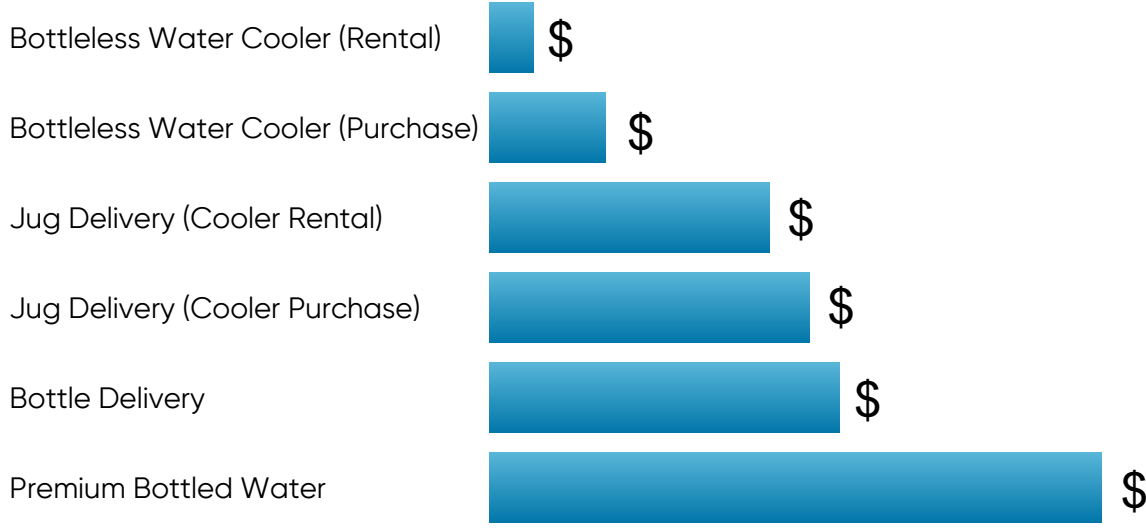

The Real Cost of Bottled Water

See How Our Bottleless Coolers Compare

We know there's a lot that goes into the decision making process when choosing your workplace water provider, including the financial and environmental costs. That's why we created this calculator comparing the different options. So, you can better determine which solution is best for your business. Thank you for using our tool, and we hope you share the results!

DAILY NUMBER OF USERS:

Estimated Total Annual Cost