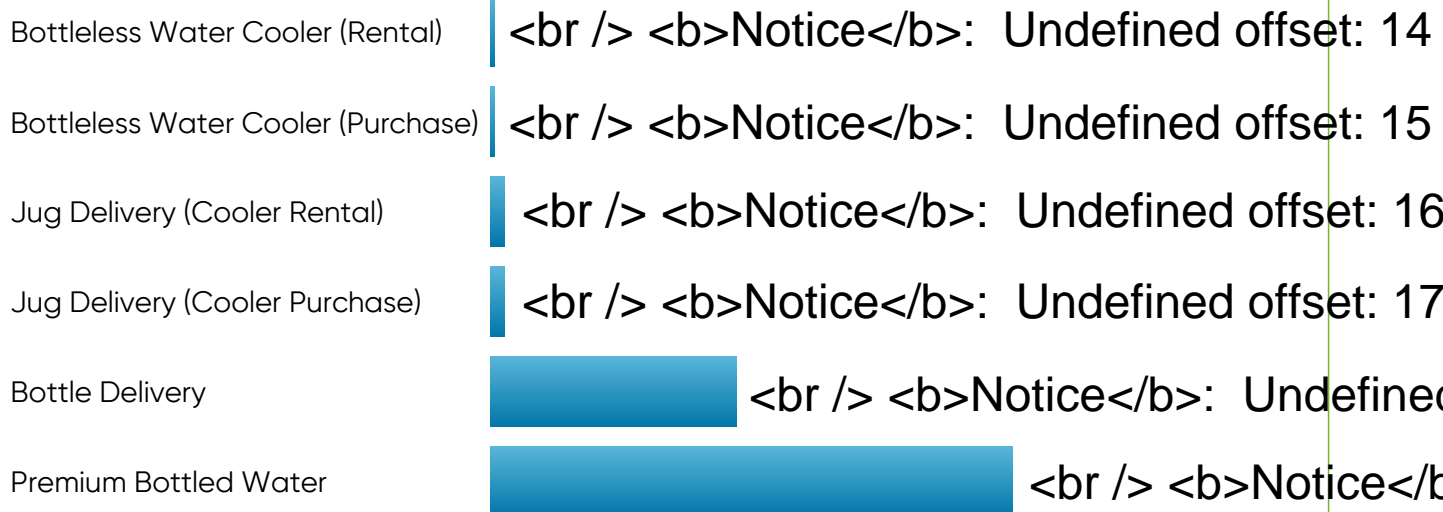

DAILY NUMBER OF USERS:

Notice: Undefined offset: 2

Estimated Total Annual Cost

CO2 Equivalent: Miles in Passenger Vehicle

CO2 Equivalent: Operating Hours of LED Lightbulb

CO2 Equivalent: Miles Flown on a Passenger Airplane