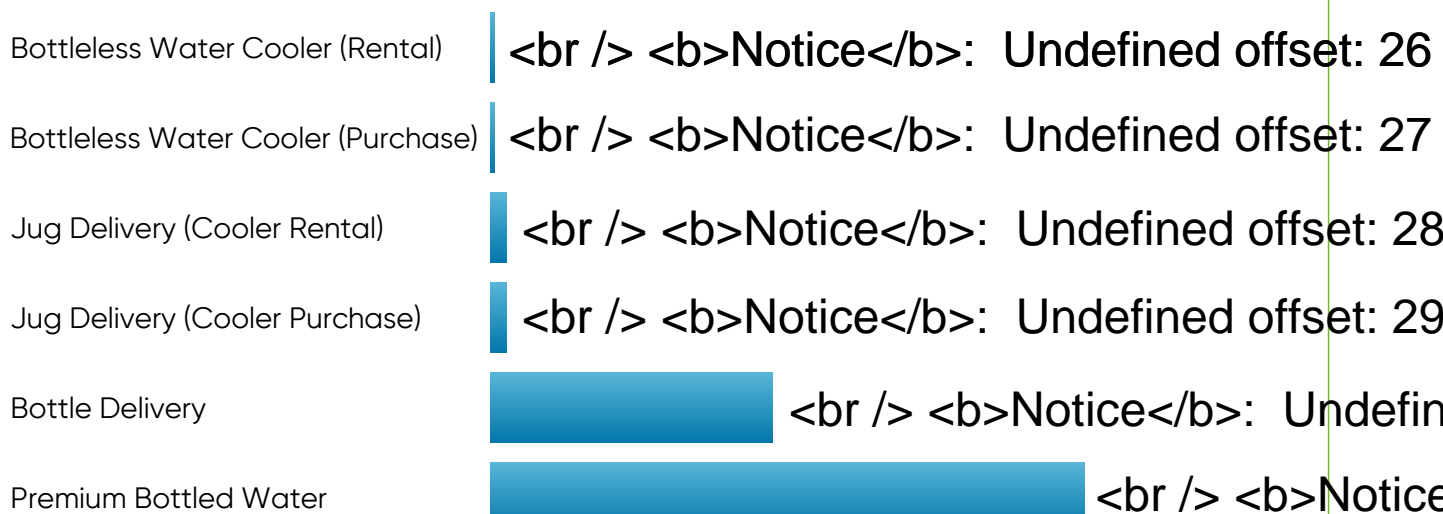

CO2 Equivalent: Pounds of Coal Burning

Ready to save money and the environment? Go bottleless with Quench! At Quench, enhancing the sustainability efforts of our customers is a core value of our service. We help our customers eliminate the use of bottled drinking water delivery services and the incumbent fossil fuel depletion, carbon emissions, and additional plastic waste by filtering a building's existing water supply at the point-of-use (POU) via a bottleless water cooler. Visit our website to learn more about our filtered water dispensers or call [1-888-877-0561](tel:1-888-877-0561) to speak to one of our Quench Water Experts.