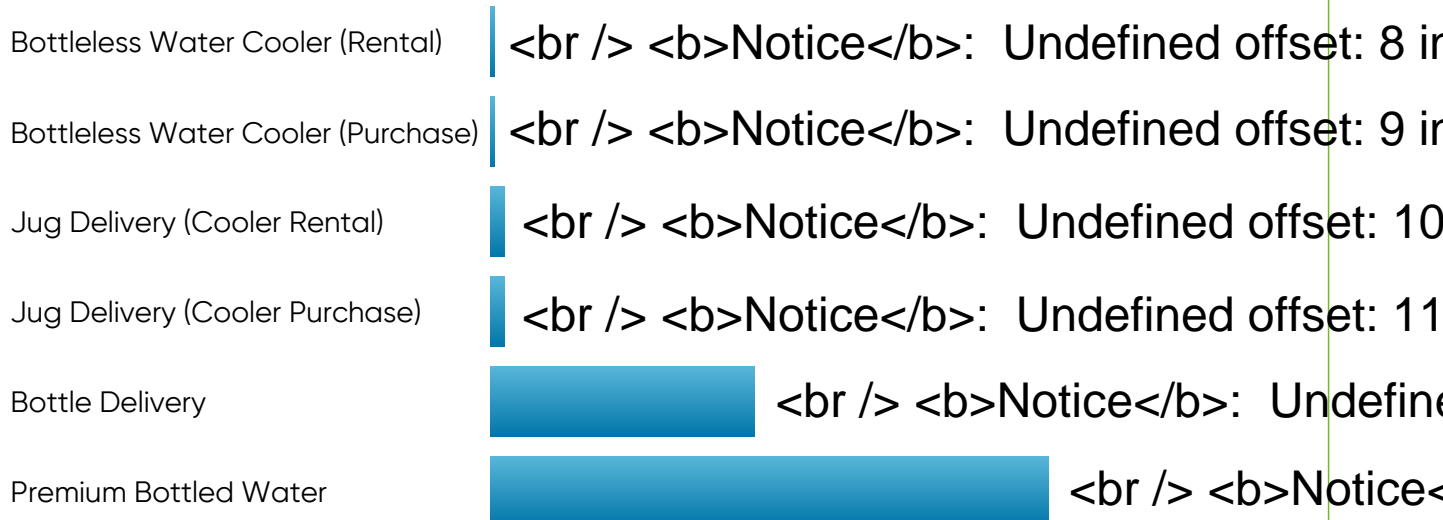

CO2 Equivalent: Miles in Passenger Vehicle