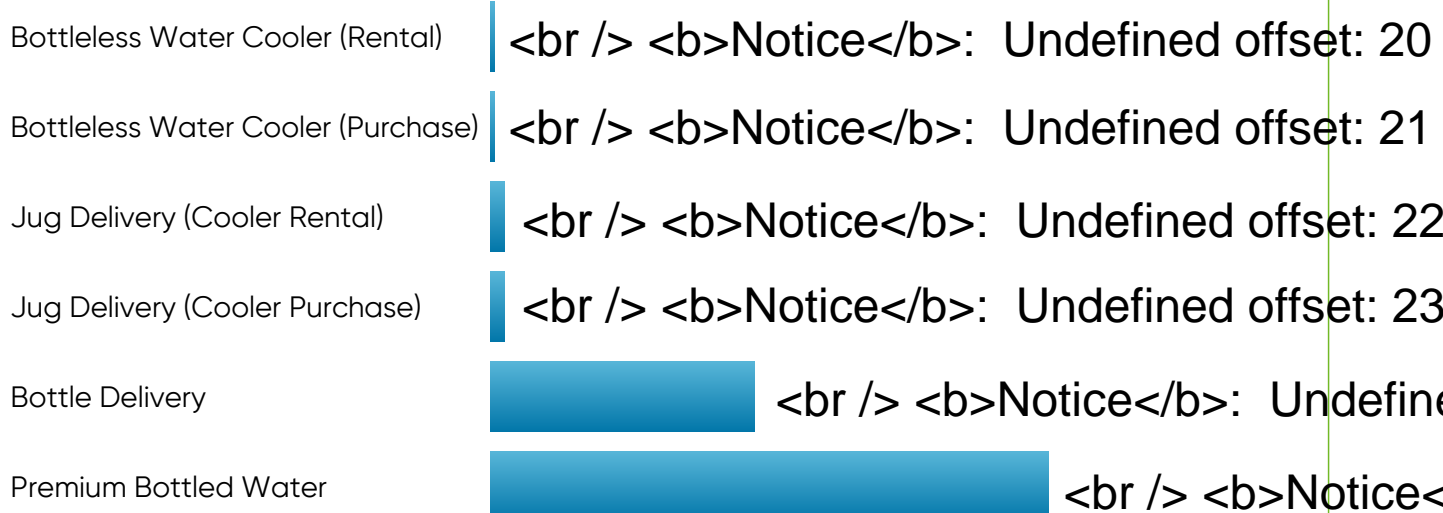

DAILY NUMBER OF USERS:

Notice: Undefined offset: 2

Estimated Total Annual Cost

CO2 Equivalent: Miles in Passenger Vehicle

CO2 Equivalent: Operating Hours of LED Lightbulb

CO2 Equivalent: Miles Flown on a Passenger Airplane